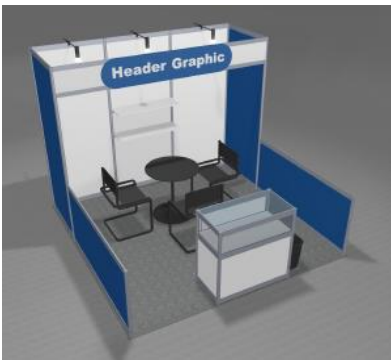

FASTENER FAIR 2019 FULLY FURNISHED SHELL SCHEME

The package includes the following services:

- Initial stand cleaning
- Power hook-up (110 volts, 500 watts) connection and electrical supply
- Shell Scheme (hard walled booth)
- Carpet, Grey
- Aluminum stand assembly system with silver metal and white panels 2.50m high
- 40" tall Quarter view showcase (1m)
- Locking Counter 1m x 1m x .5m (10' x 20' & 20' x 20' only)
- Lighting
- Company name on fascia, type: Helvetica, 13cm high
- Shelf mounted on backwall, white

10' x 10'

10' x 20'

20' x 20'

Furnishings	10' x 10'	10' x 20'	20' x 20'
Carpet Grey	1	1	1
500-watt outlet	1	1	1
Closet (size in Meters)	None	1m x 1m	1m x 2m
Stem Lights	3	5	5
40" tall Quarter View Showcase (1m)	1	1	2
40" tall Lockable Counter (1m)	None	1	1
30" tall Round Pedestal Table	1	1	2
Side Chairs	3	3	6
Stools	None	2	2
Straight Shelves mounted to Backwall	2	2	4
Wastebasket	1	1	2
Price (not including booth space)	\$999.00	\$1998.00	\$3996