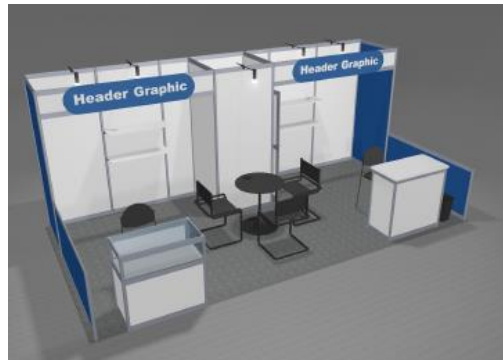

FASTENER FAIR 2019 FULLY FURNISHED SHELL SCHEME

The package includes the following services:

- Initial stand cleaning
- Power hook-up (110 volts, 500 watts) connection and electrical supply
- Shell Scheme (hard walled booth)
- Carpet, Grey
- Aluminum stand assembly system with silver metal and white panels 2.50m high
- 40" tall Quarter view showcase (1m)
- Locking Counter 1m x 1m x .5m (10' x 20' & 20' x 20' only)
- Lighting
- Company name on fascia, type: Helvetica, 13cm high
- Shelf mounted on backwall, white

10' x 10'

10' x 20'

20' x 20'

Furnishings	10' x 10'	10' x 20'	20' x 20'
Carpet Grey	1	1	1
500-watt outlet	1	1	1
Closet (size in Meters)	None	1m x 1m	1m x 2m
Stem Lights	3	5	5
40" tall Quarter View Showcase (1m)	1	1	2
40" tall Lockable Counter (1m)	None	1	1
30" tall Round Pedestal Table	1	1	2
Side Chairs	3	3	6
Stools	None	2	2
Straight Shelves mounted to Backwall	2	2	4
Wastebasket	1	1	2
Price (not including booth space)	\$999.00	\$1998.00	\$3996